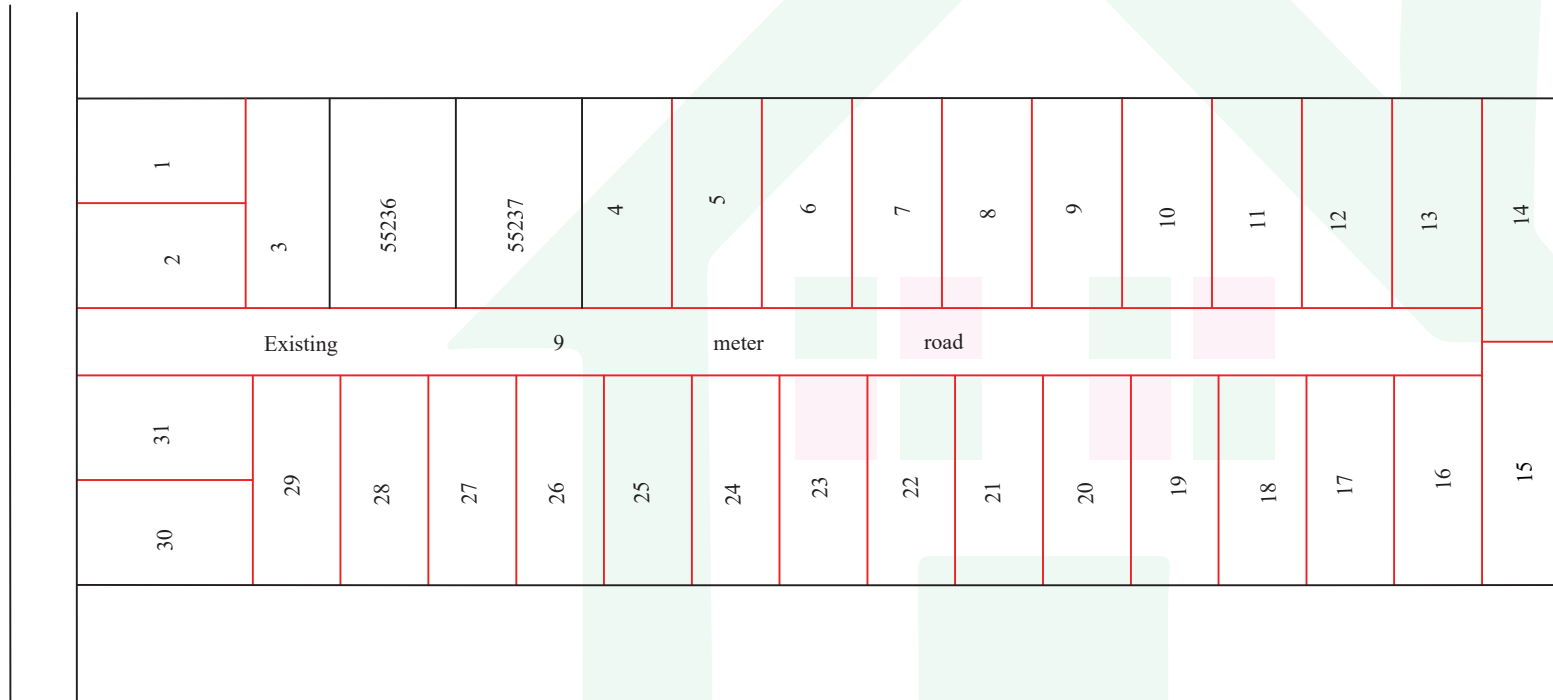

# TOPCARE LANDS PLOT SKETCH

Your Trusted Home For Investment

[www.topcarelands.co.ke](http://www.topcarelands.co.ke)

TOPCARE LANDS  
INVESTMENT LIMITED

*Your trusted home for investment*

**COMMERCIAL**

**PLOTS 1,2, 30, 31**

# JUJA

PHASE 76 PLOTS

CASH PRICE:

**850K**

INSTALMENT

PRICE:

**895K**